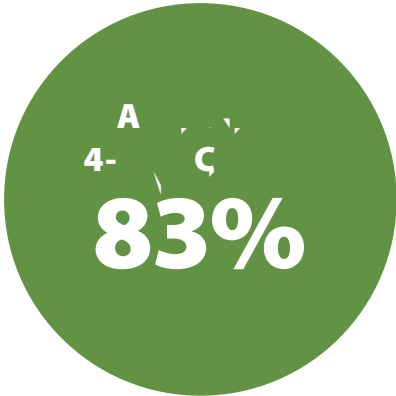

CLASS OF 2024

C 2024
G
93%
!

C 2024