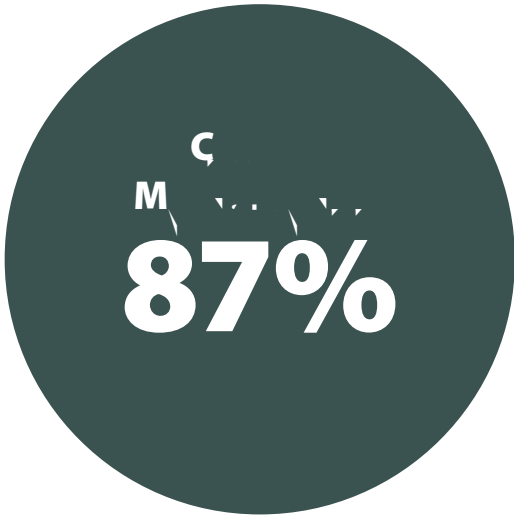

CLASS OF 2024

C 2024
G
93%
!

C 2024