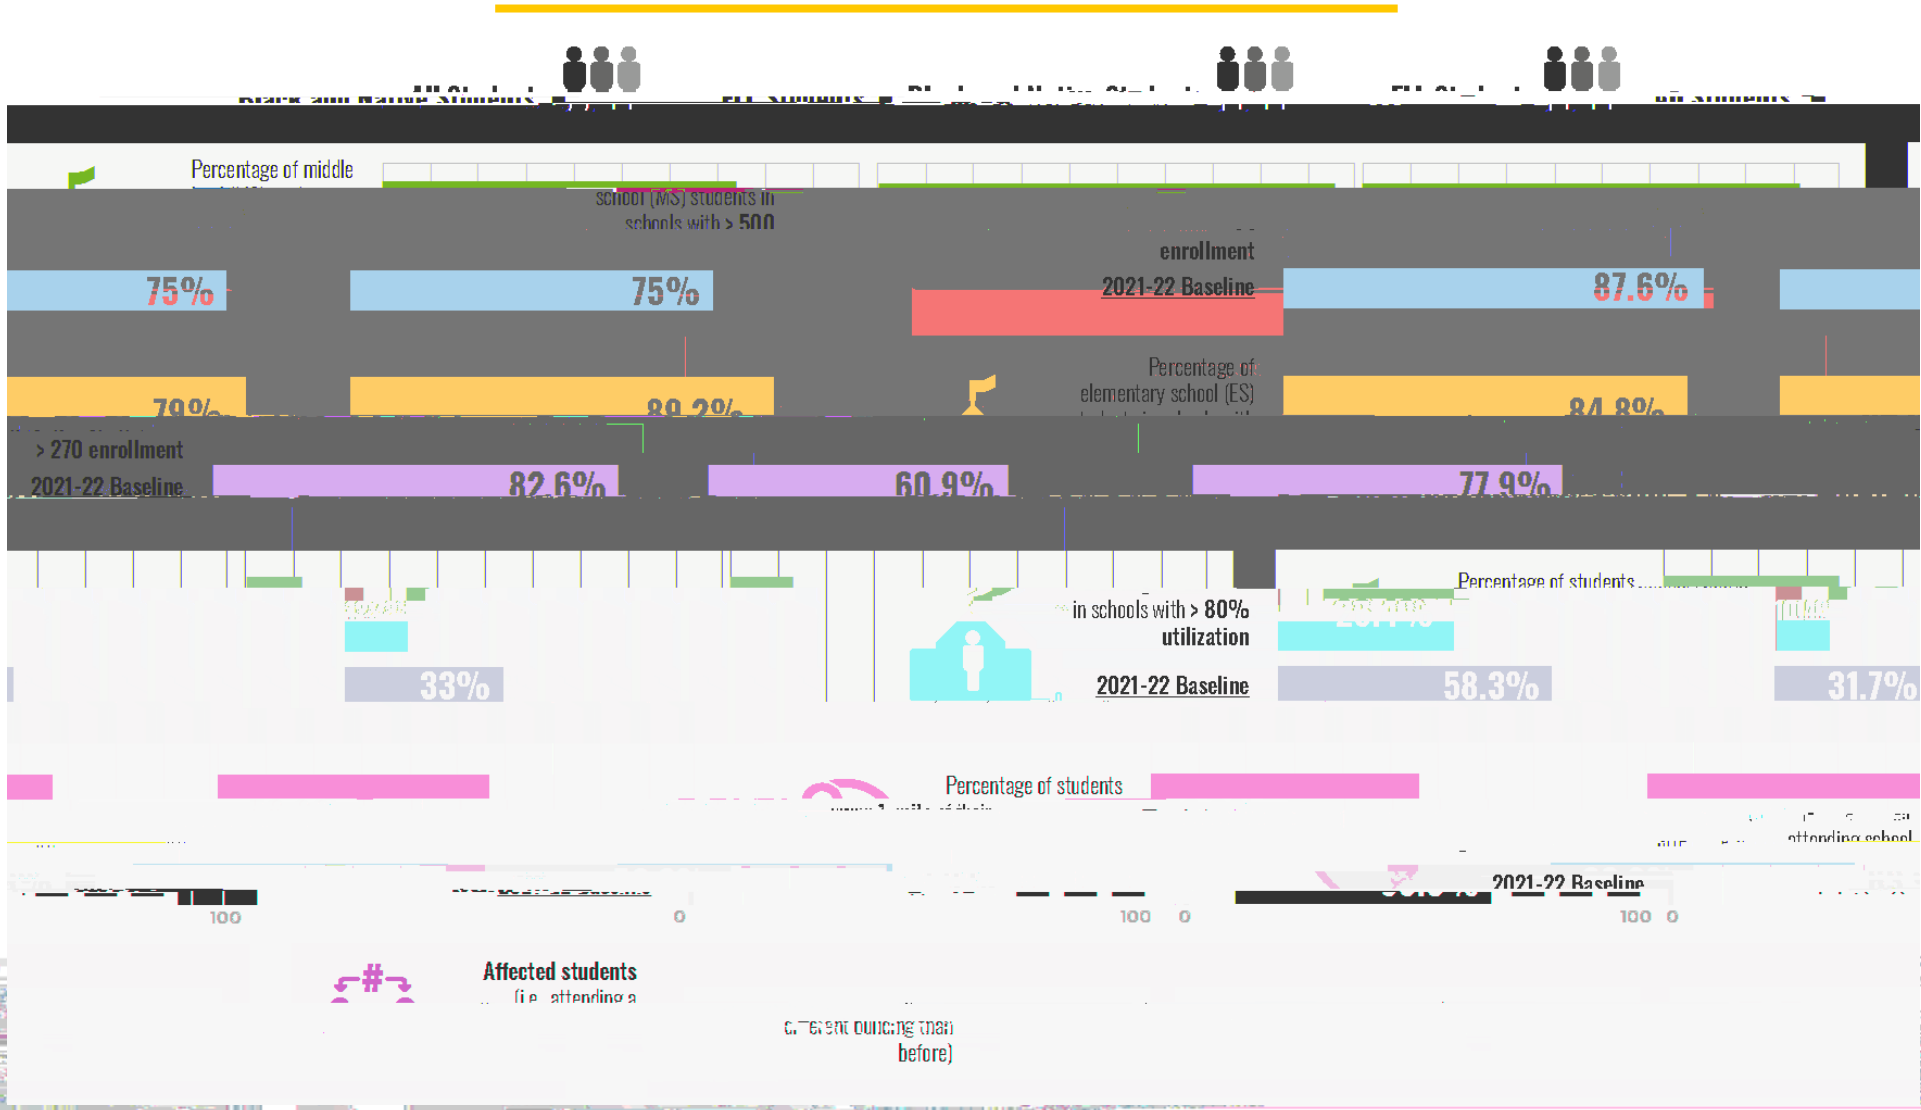

4 P P + F F E J O 2 B C Z P B

'XJVLJD\DGD 'DULVND

'XJVL\DDDLVNDGDDDDJD\DDQ OHKQD/DLI

ODQKDM /DDDXJVL\RD NKWL\DDQDV LLE

C

C

 %VHTJZBEB %BSJTLB
 %VHTJZBEB %BSJTLV 8BEBBHBZBBO MFIOB /DLI
.BOIBK (BBSB/DLI %VHTJZBEB #BLIUJZBBOBTJJC

C

K-5 * T C F E F M B E B , I B S J J S B

Arleta = AR
Atkinson = AT
Bridger = BR
Clark = CL
Creston = CR
Glencoe = GL
Harrison Park = HP
Kelly = KL

Lent = LT
Lewis = LW
Marysville = MV
Sunnyside = SN
Vestal = VS
Whitman = WT
Woodmere = WM
Woodstock = WS