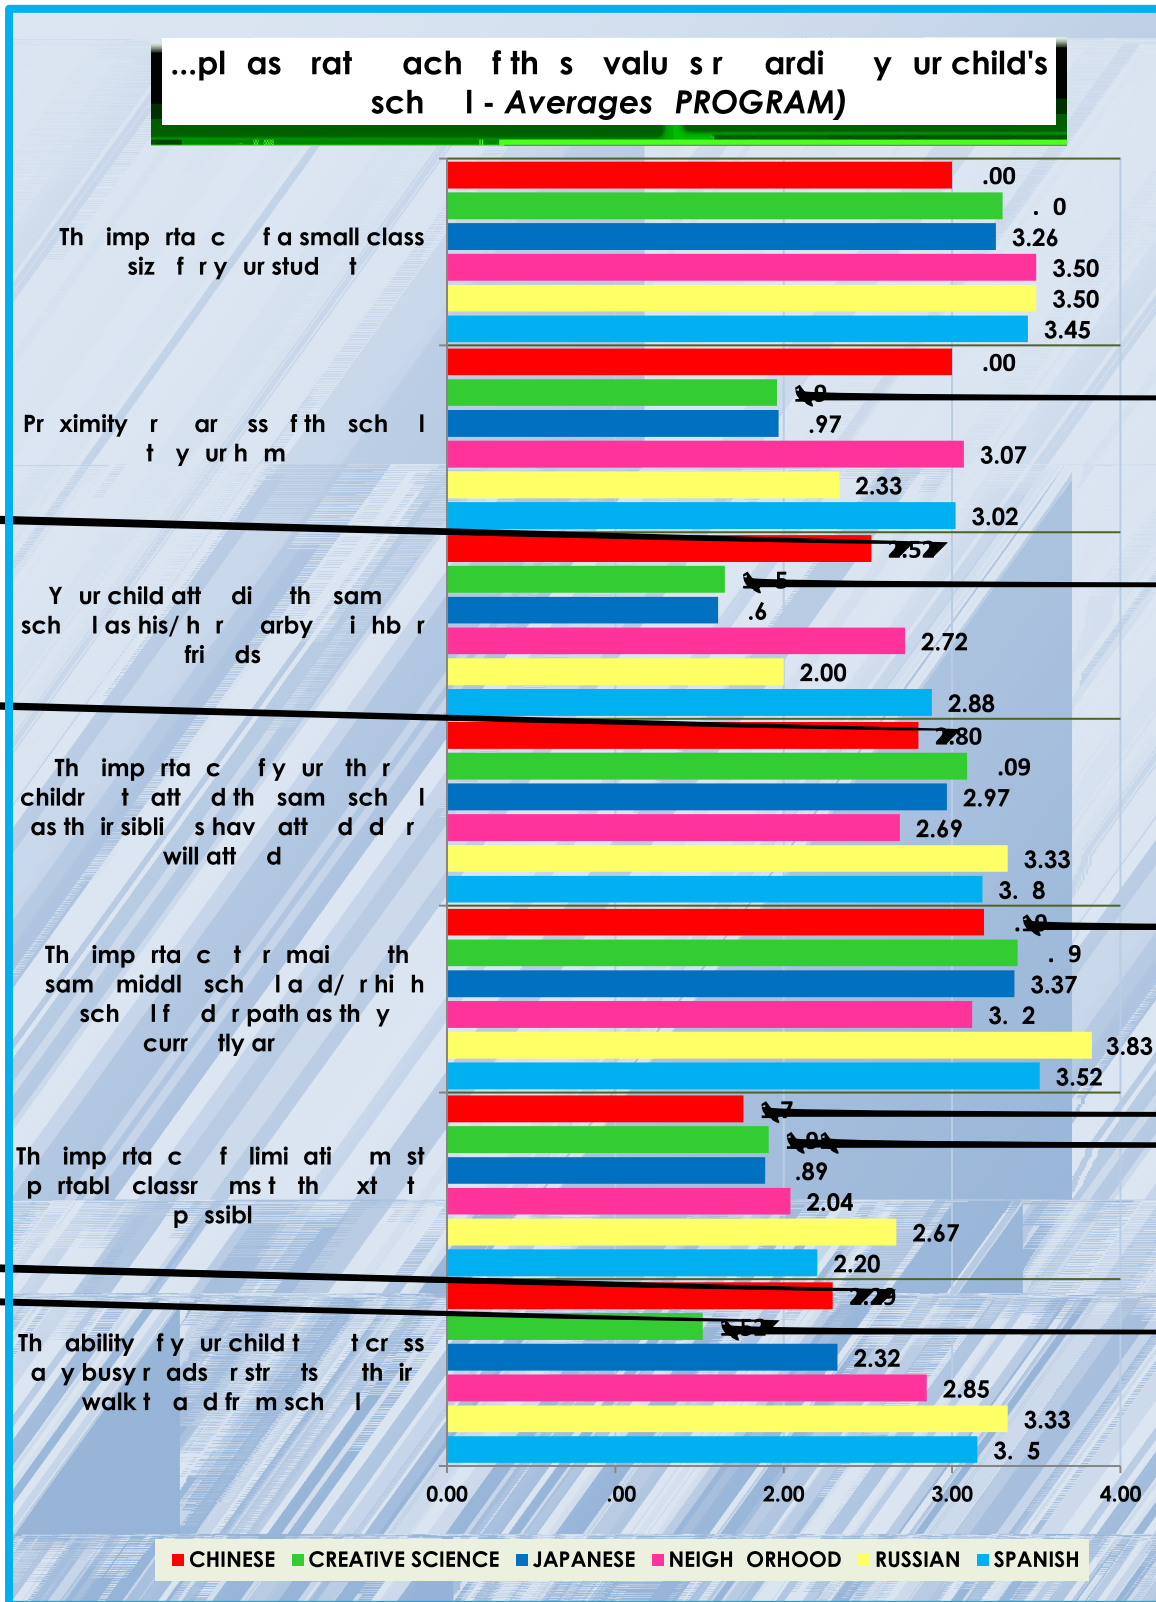

CRITICAL DATA / FLO ANALYTIC

Market Study Summary & Overall Insights for Portland Public Schools

October 2022

Critical Data Strategies, LLC
62 South Washington Street
Seaside, Washington 99244
CRITICAL-DATA.COM

- Critical Data completed one-on-one executive style telephone interviews with **335** parents/ guardians who have current or soon to be middle school-as of

(Summary and analysis of data collected from the survey)

(Summary and Overall Insights continued)

(Summary and Overall Insights continued)

! ""# \$%#&! () * \$# +,&- / 01-23&1&! * ' 4

5 6 7 89:;<=> ? @ @ 7 ;
A @ ? @B @ C

D EFGH I HJKL I JMN O P Q R S T U V W X Y
9; =
; =