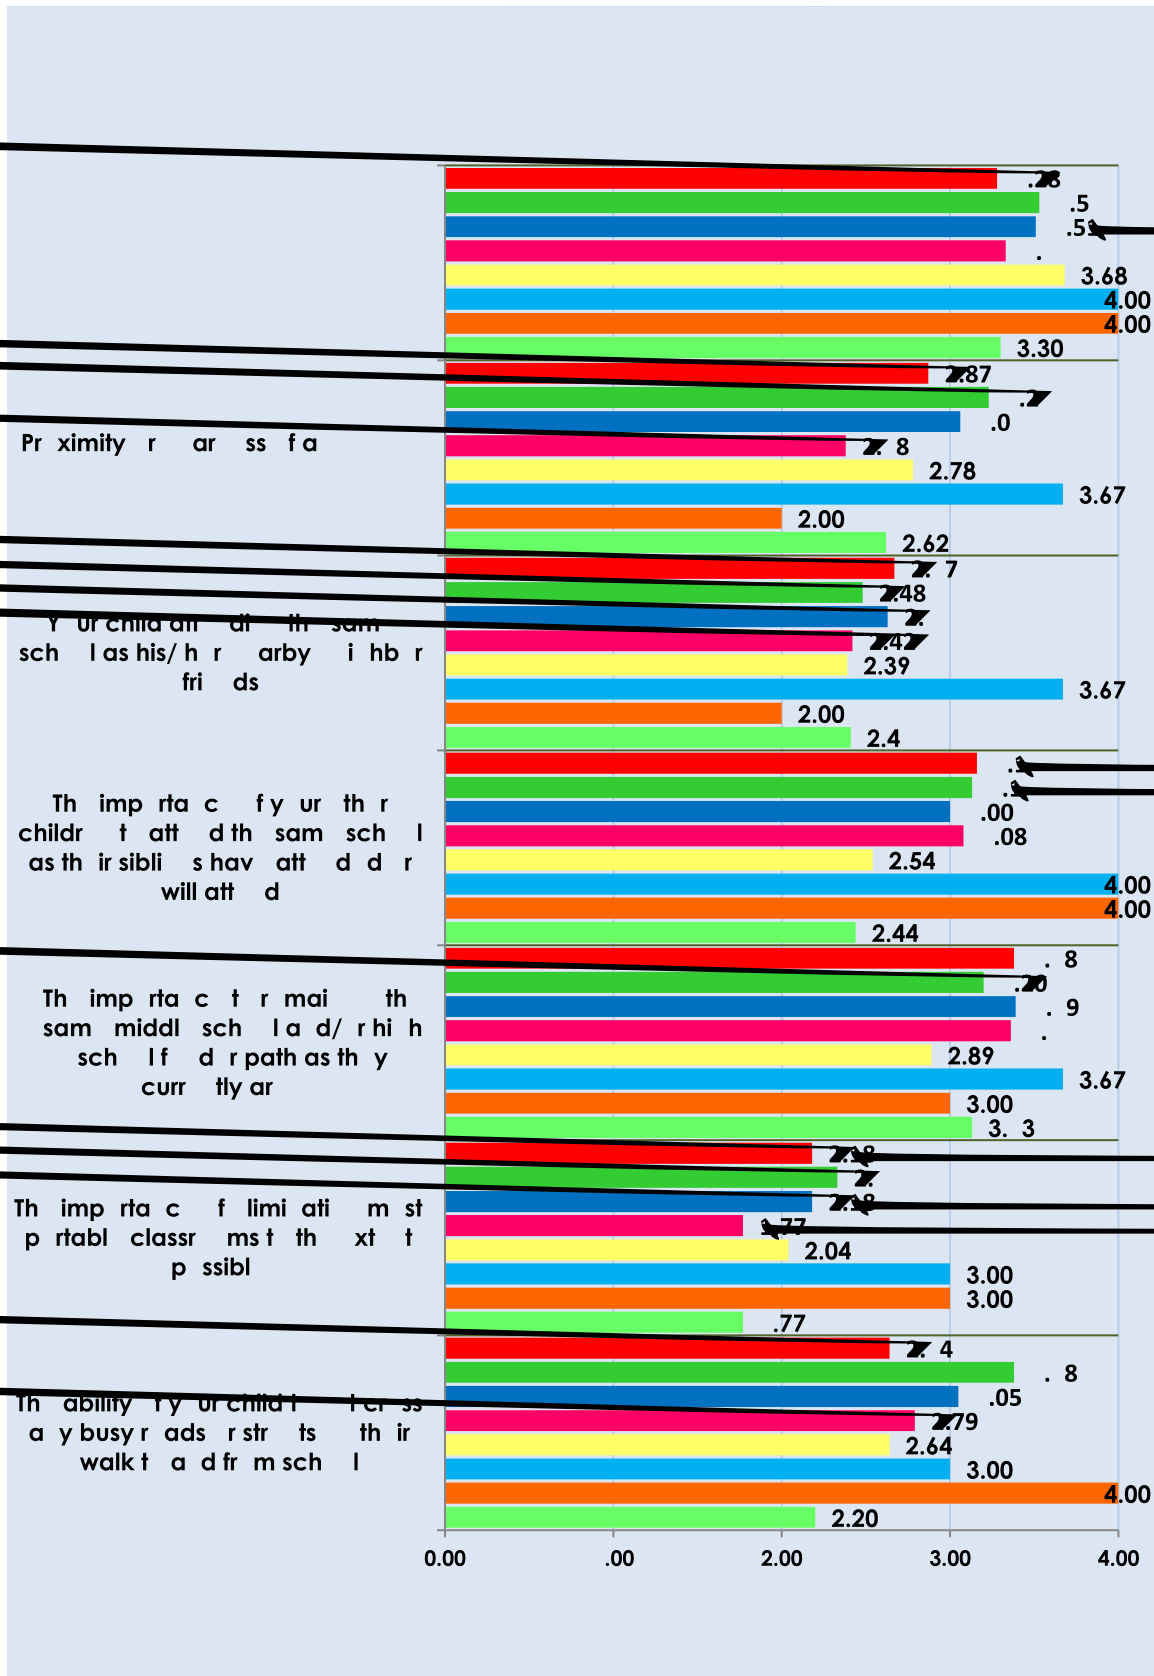

CRITICAL DATA / FLO ANALYTIC

Market Study Summary & Overall Insights for Portland Public Schools

October 2022

Critical Data Strategies, LLC
62 South Washington Street
Seaside, Washington 99244
CRITICAL-DATA.COM

- Critical Data completed one-on-one executive style telephone interviews with **335** parents/ guardians who have current or soon to be middle school-as of

(Summary and analysis of data collected from the survey)

(Summary and Overall Insights continued)

(Summary and Overall Insights continued)

! ""# \$%#&! () * \$# +,&- / 01-23&1&! * ' 4

5 6 7 89:;<=> ? @ @ 7 ;
A @ ? @B @ C

D EFGH I HJKL I JMN O P Q R S T U V W X Y
9; =
; =