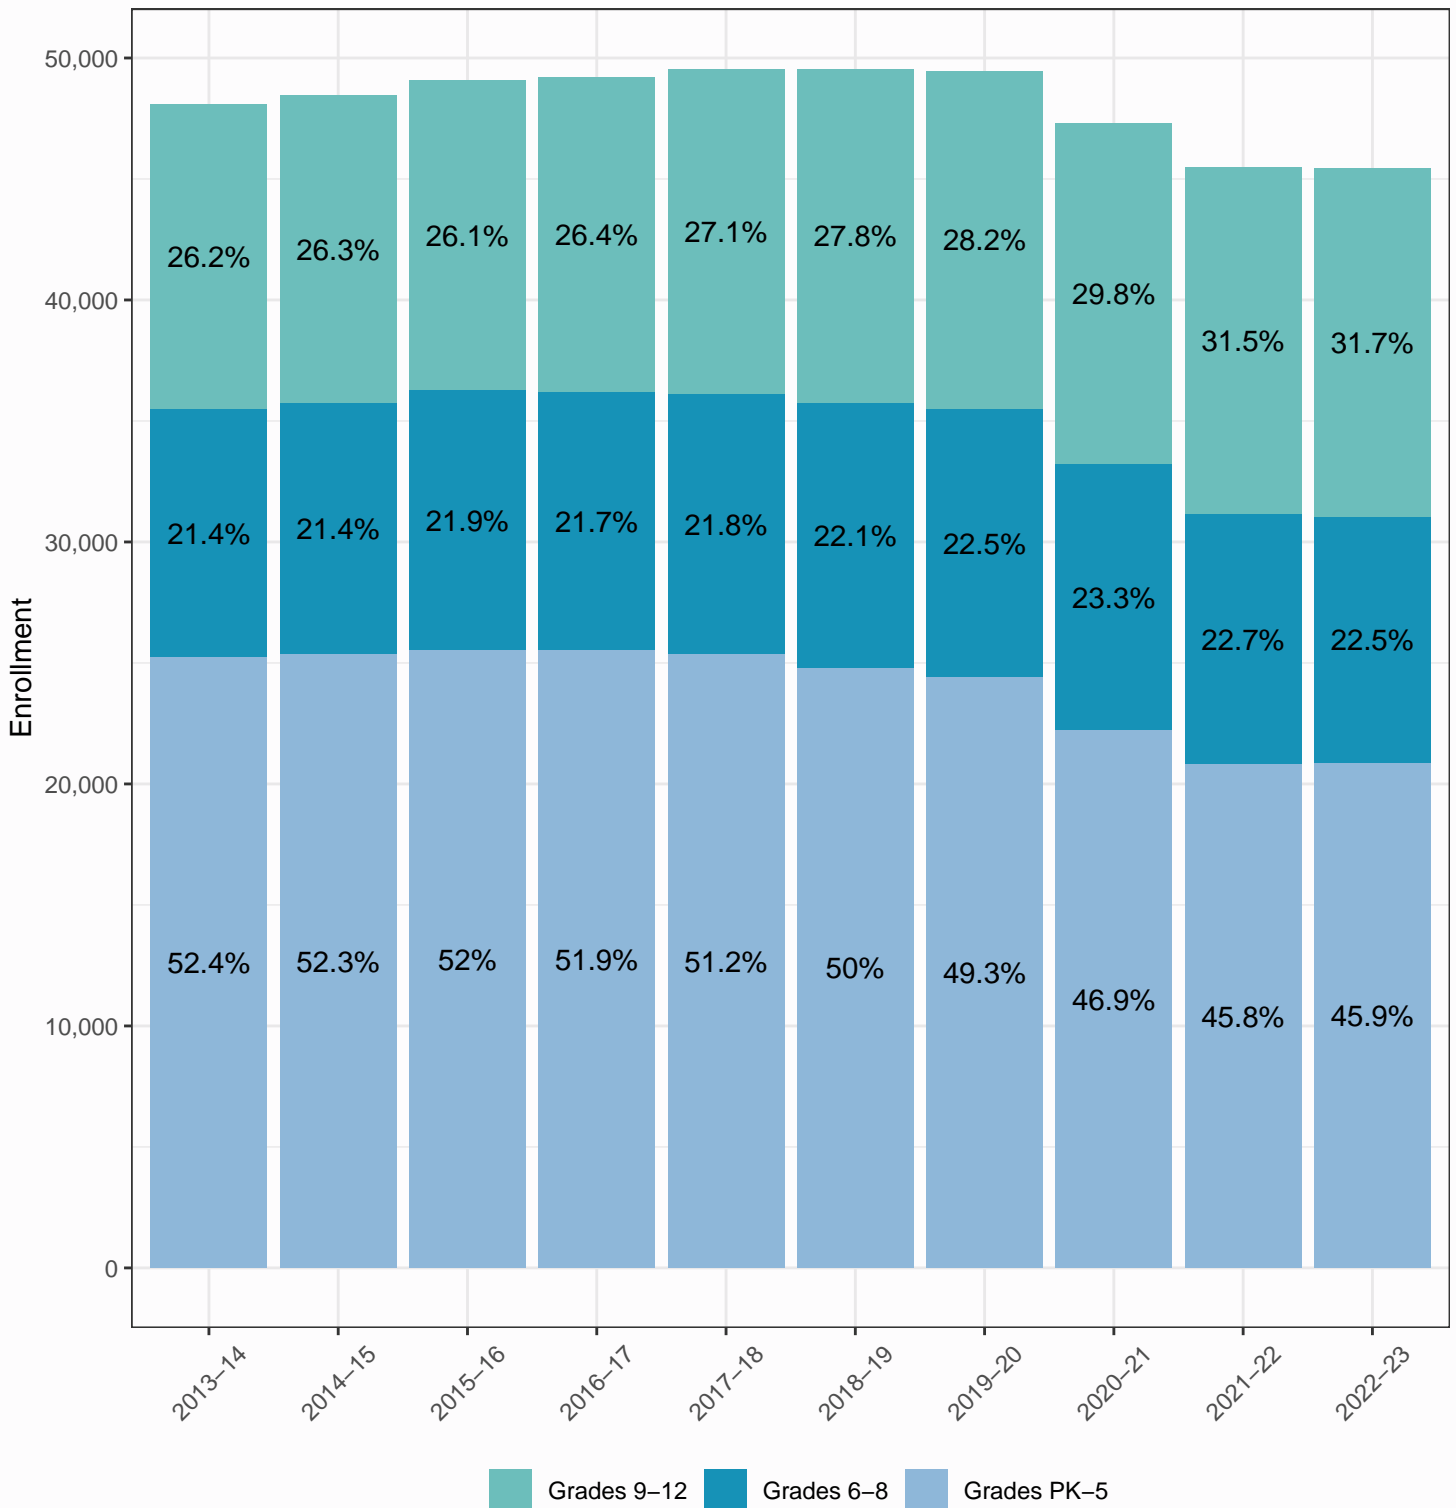

District Enrollment by Grade Level

October Enrollment, 2013–14 to 2022–23

	2013-14	2014-15	2015-16	2016-17	2017-18	2018-19	2019-20	2020-21	2021-22	2022-23
Grades 9-12	12,584	12,722	12,798	12,984	13,423	13,792	13,960	14,084	14,336	14,389
Grades 6-8	10,303	10,371	10,747	10,696	10,780	10,963	11,132	11,017	10,345	10,217
Grades PK-5	25,211	25,366	25,530	25,509	25,354	24,795	24,386	22,213	20,816	